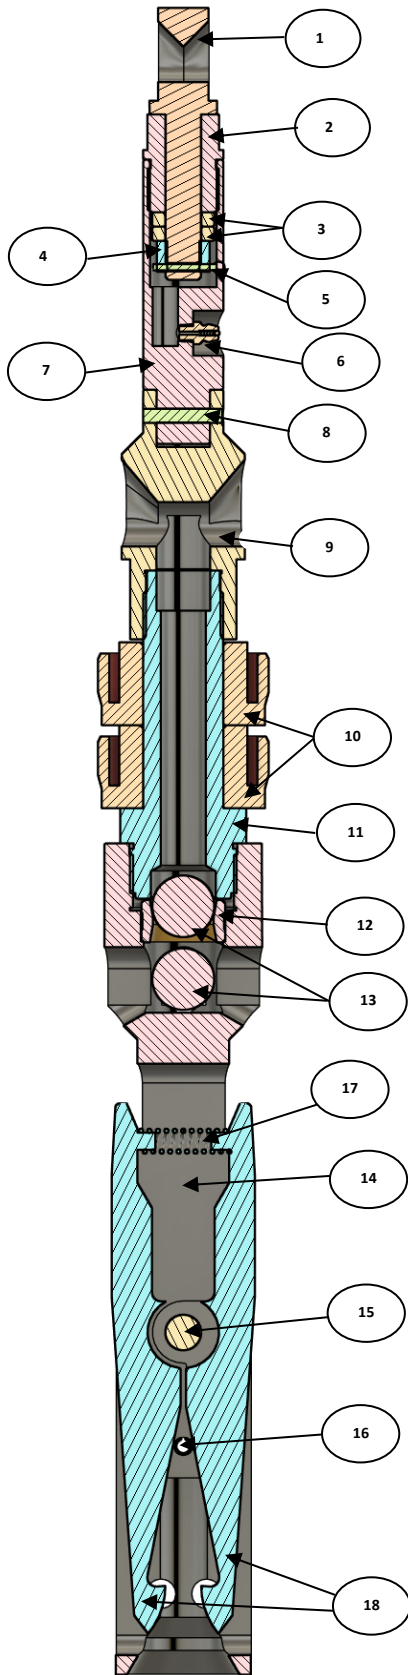

NUWL PUMP-IN OVERSHOT

	ITEM DESCRIPTION	PART NUMBERS
1-18	NUWL PUMP-IN OVERSHOT	26-00-200
1	OVERSHOT EYE BOLT	26-00-001
2	CABLE SWIVEL COLLAR	26-00-002
3	OVERSHOT BRASS BEARING WASHER - 2 NOS.	26-00-003
4	OVERSHOT SLOTTED NUT	26-00-004
5	OVERSHOT COTTER PIN	26-00-005
6	GREASE FITTING	16-01-019
7	UG OS CABLE SWIVEL BODY	26-00-033
8	UG OS SPRING DOWELL SHEAR 3/16" X 1 1/8"	26-00-033
9	NUWL OS UPPER BODY	26-00-035
10	NUWL PUMP-IN SEAL - 2 NOS.	16-03-058
11	NUWL SEAL SEAT	26-00-036
12	LANDING INDICATOR BUSH	16-05-015
13	STAINLESS STEEL BALL 22MM - 2 NOS.	16-05-017
14	NUWL OS HEAD	26-00-031
15	NWL OS SOLID PIN 1/2" X 1-15/16"	26-00-020
16	NWL OS SPRING DOWELL 1/4" X 1-3/4"	26-00-021
17	LIFTING DOG COMP. SPRING	26-00-018
18	N LIFTING DOG - 2 NOS.	26-00-019